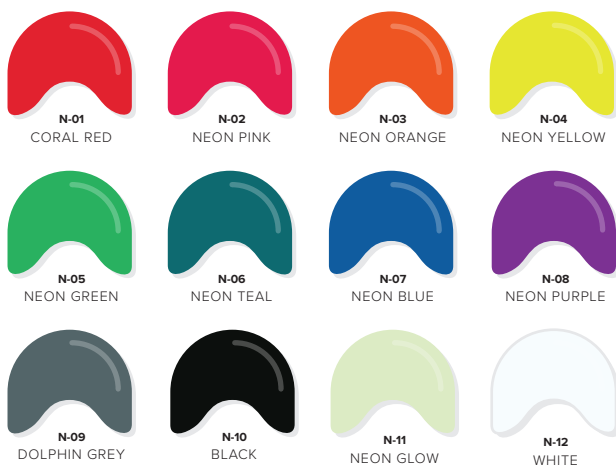

## Solid Colors

## Metallics and Glitters

## Decals (Approximately 0.5 Inches)

## Neon Colors

\*Colors and patterns may appear differently on final product  
\*\*Premium designs