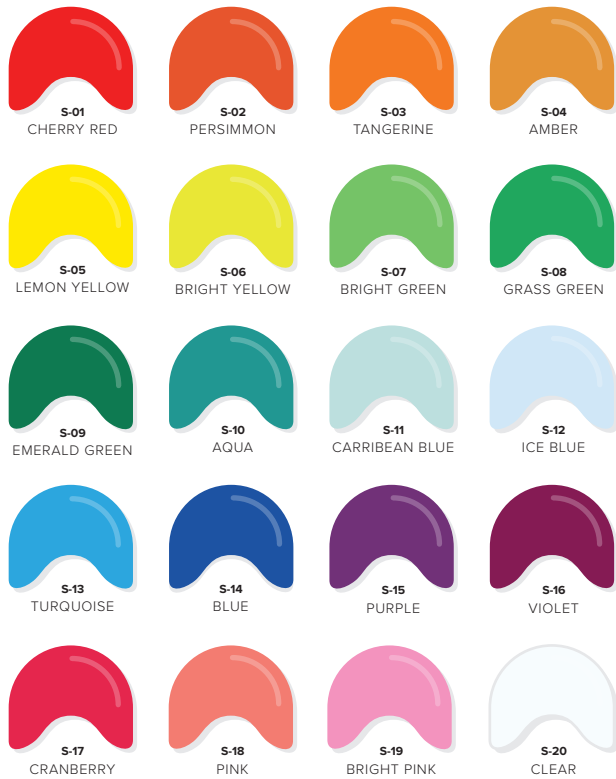

# Choose Your Style\*

## Solid Colors

## Decals (Approximately 0.5 Inches)

## Neon Colors

\*Colors and patterns may appear differently on final product  
\*\*Premium designs